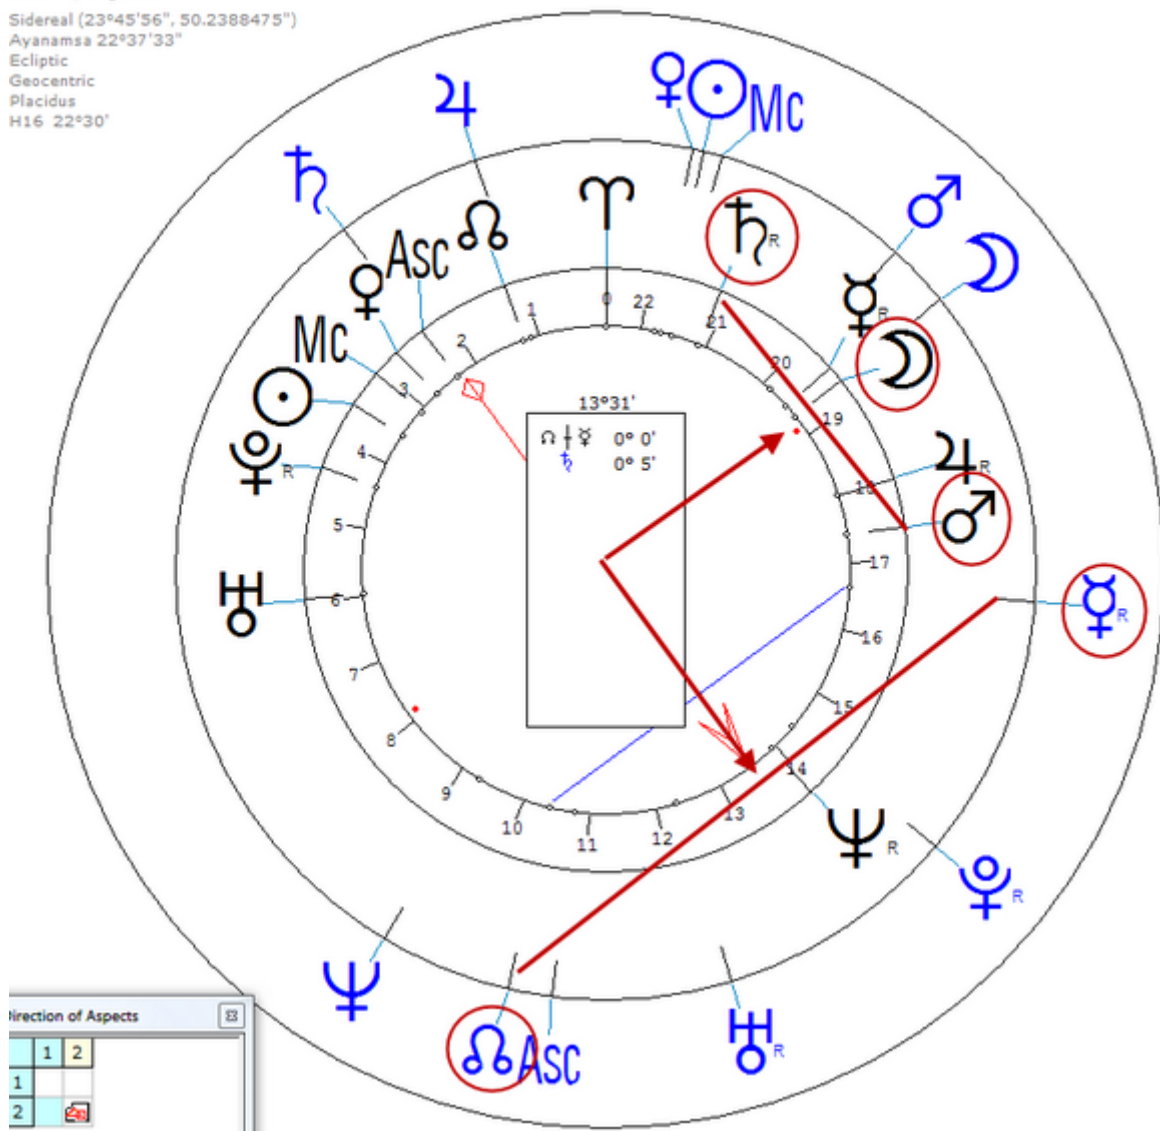

Minton, Francis John

25 December 1917 at 23:59 (= 11:59 PM)London, England, 51n30, 0w10
British artist, painter.

<https://www.astro.com/astro-databank/Minton,_Francis_John>

Death by Suicide 20 January 1957 at 12:00 noon in London, England
(Suicide/sleeping pills)

Lunar Return (Harmonic 16)

Lunar ♀/♁ = ♂_n/♃_n = ♃_n

Minton, Francis John
25 December 1917 Tue 23:59 (GMT) 51n30 0w10
London, England

Sidereal (23°45'56", 50.2388475")
Ayanamsa 22°37'33"
Ecliptic
Geocentric
Placidus
H16 22°30'